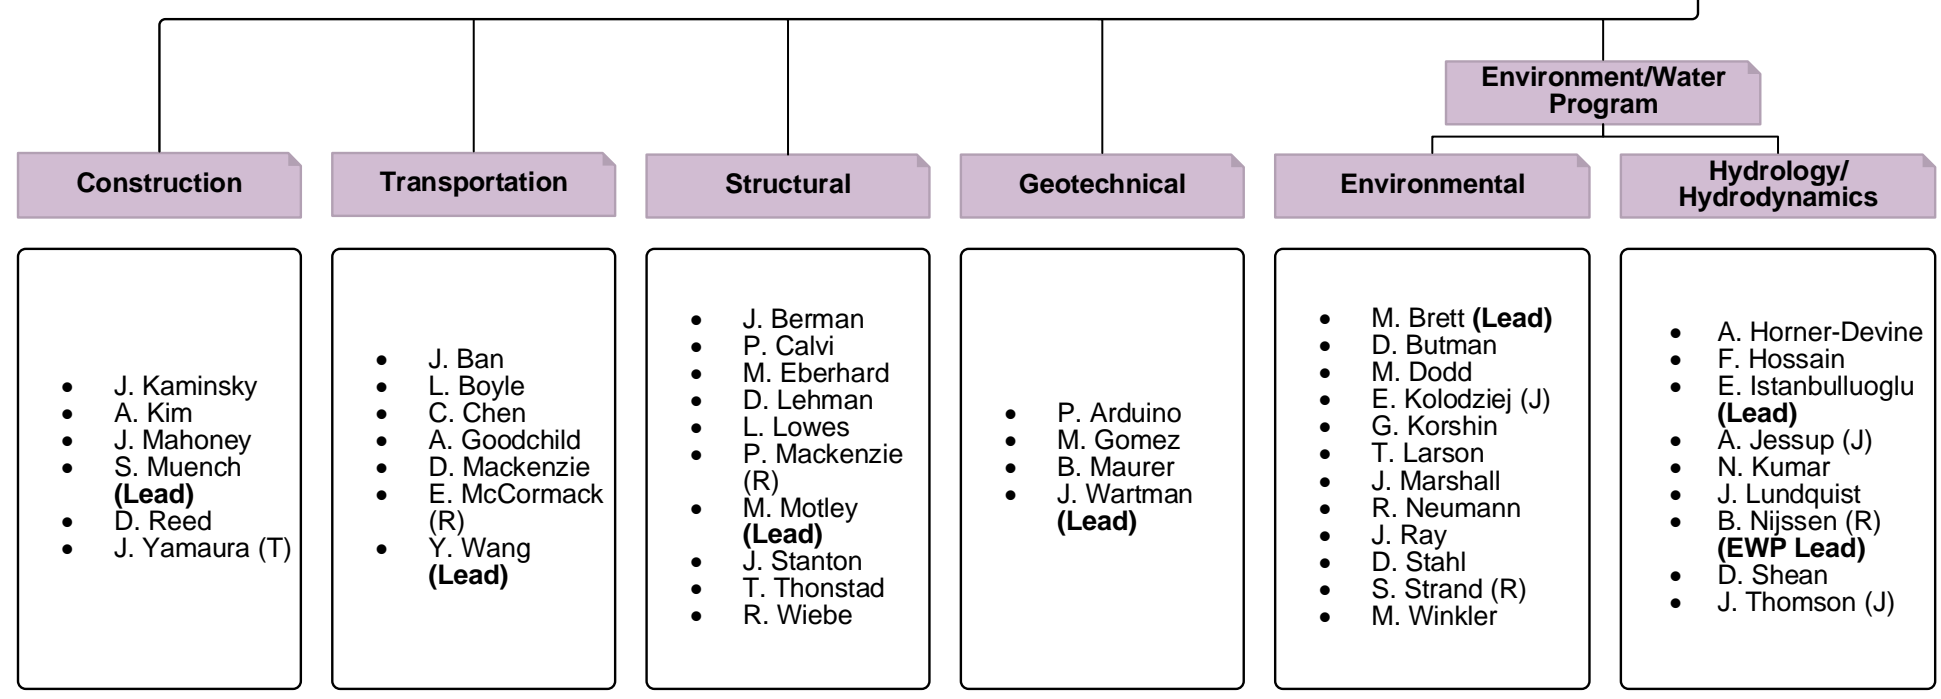

CIVIL & ENVIRONMENTAL ENGINEERING

UNIVERSITY of WASHINGTON

Associate Chairs

Faculty

(J): Joint Faculty (R): Research Faculty (T): Teaching Faculty

Research Staff (Supervisor)

Academic Programs

Labs