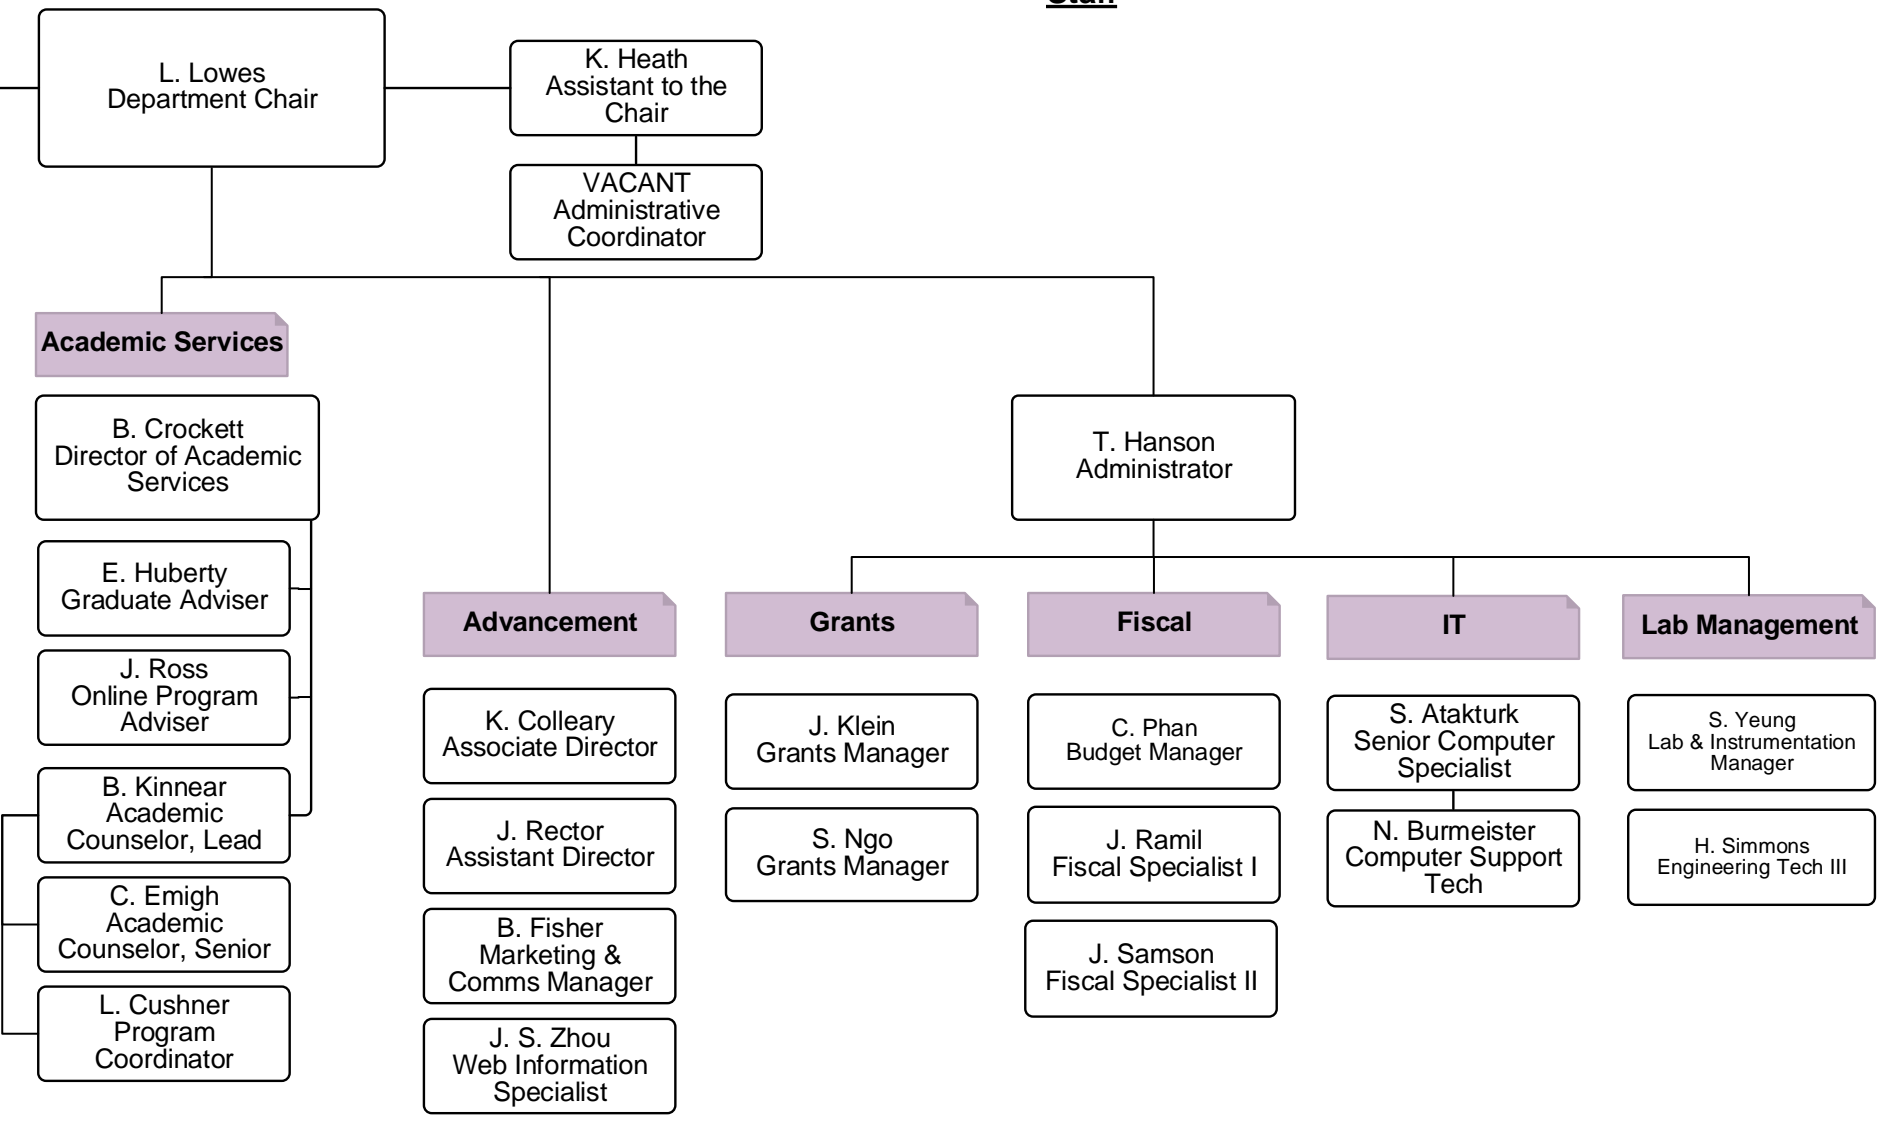

CIVIL & ENVIRONMENTAL ENGINEERING

UNIVERSITY of WASHINGTON

Associate Chairs

Faculty

(J): Joint Faculty (R): Research Faculty (T): Teaching Faculty

Research Staff (Supervisor)

Academic Programs

Labs

Staff

Research Centers