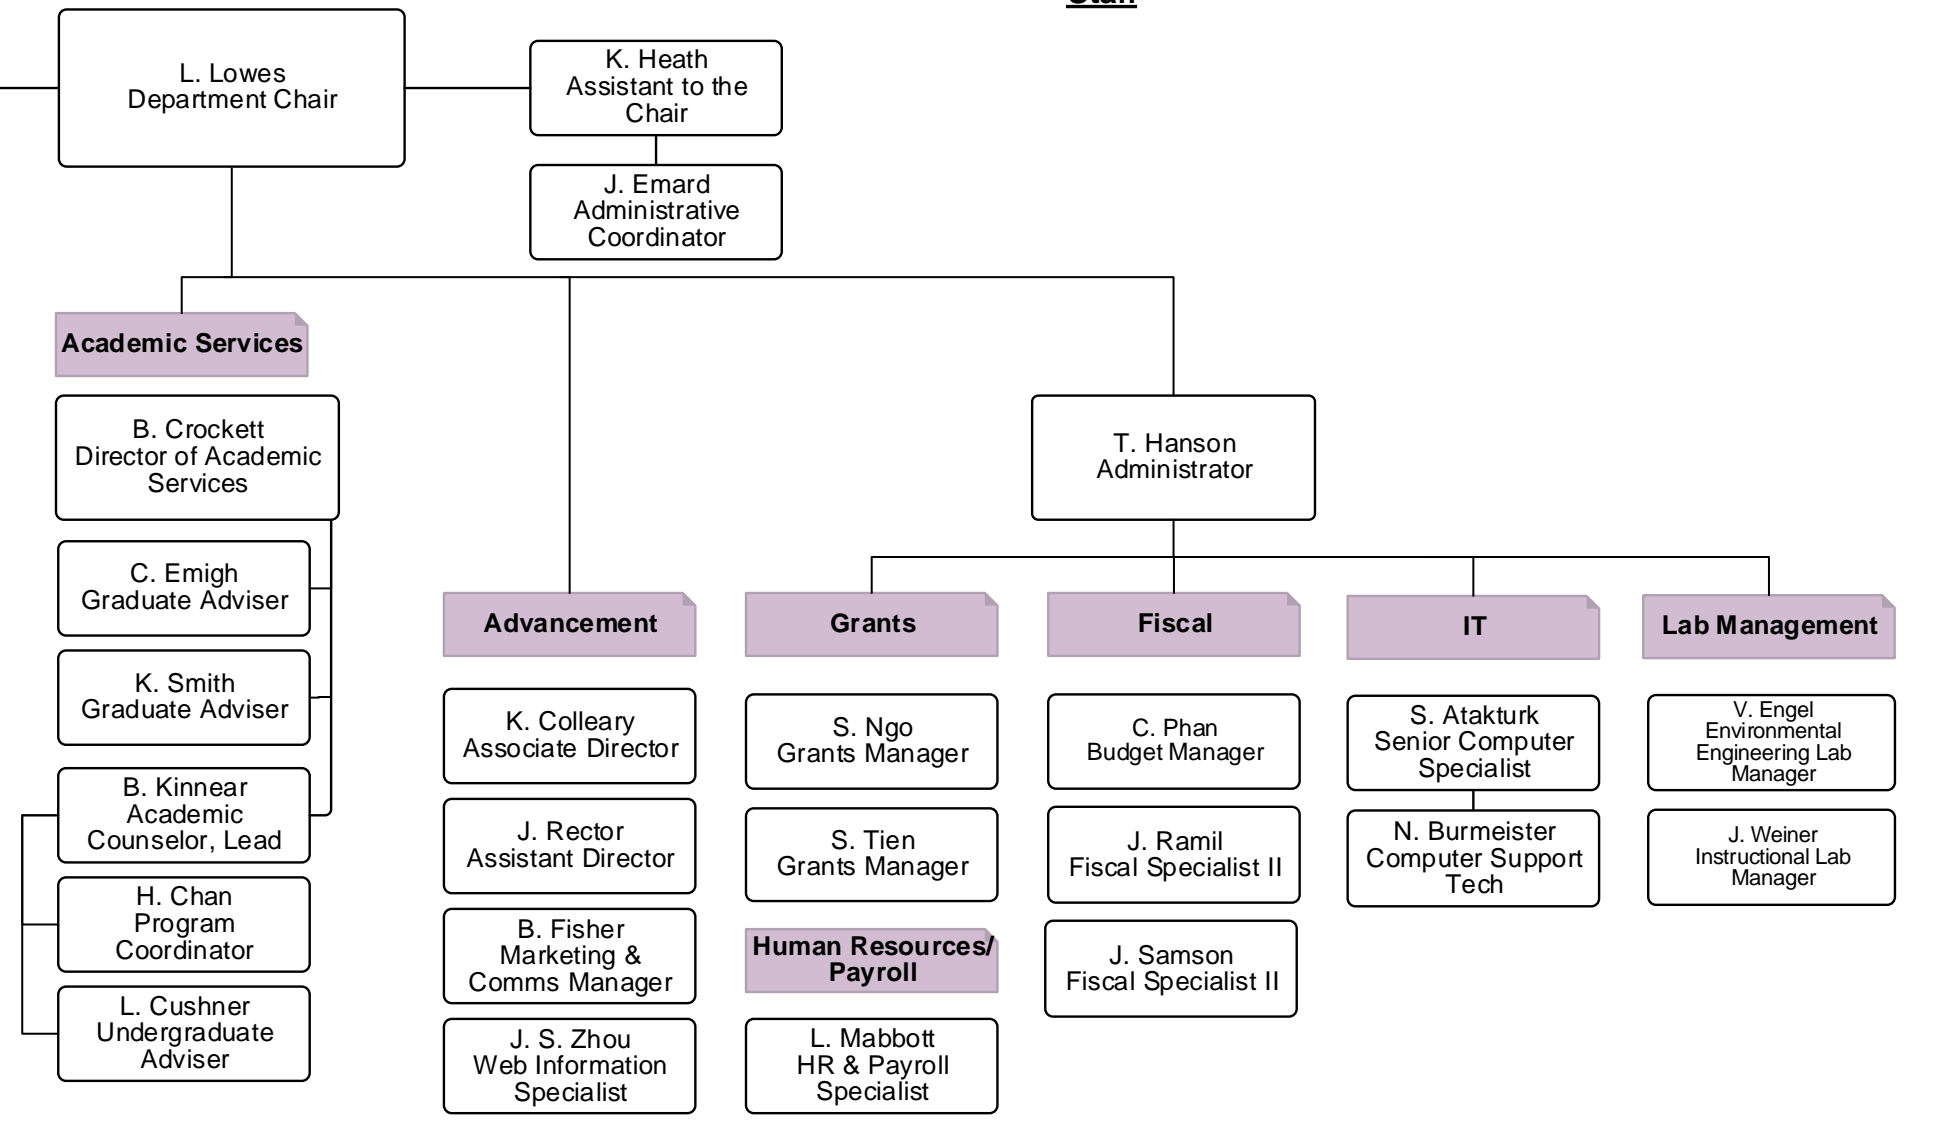

CIVIL & ENVIRONMENTAL ENGINEERING

UNIVERSITY of WASHINGTON

Associate Chairs

Faculty

(J): Joint Faculty (R): Research Faculty (T): Teaching Faculty

Research Staff (Supervisor)

Academic Programs

Labs

Staff

Research Centers