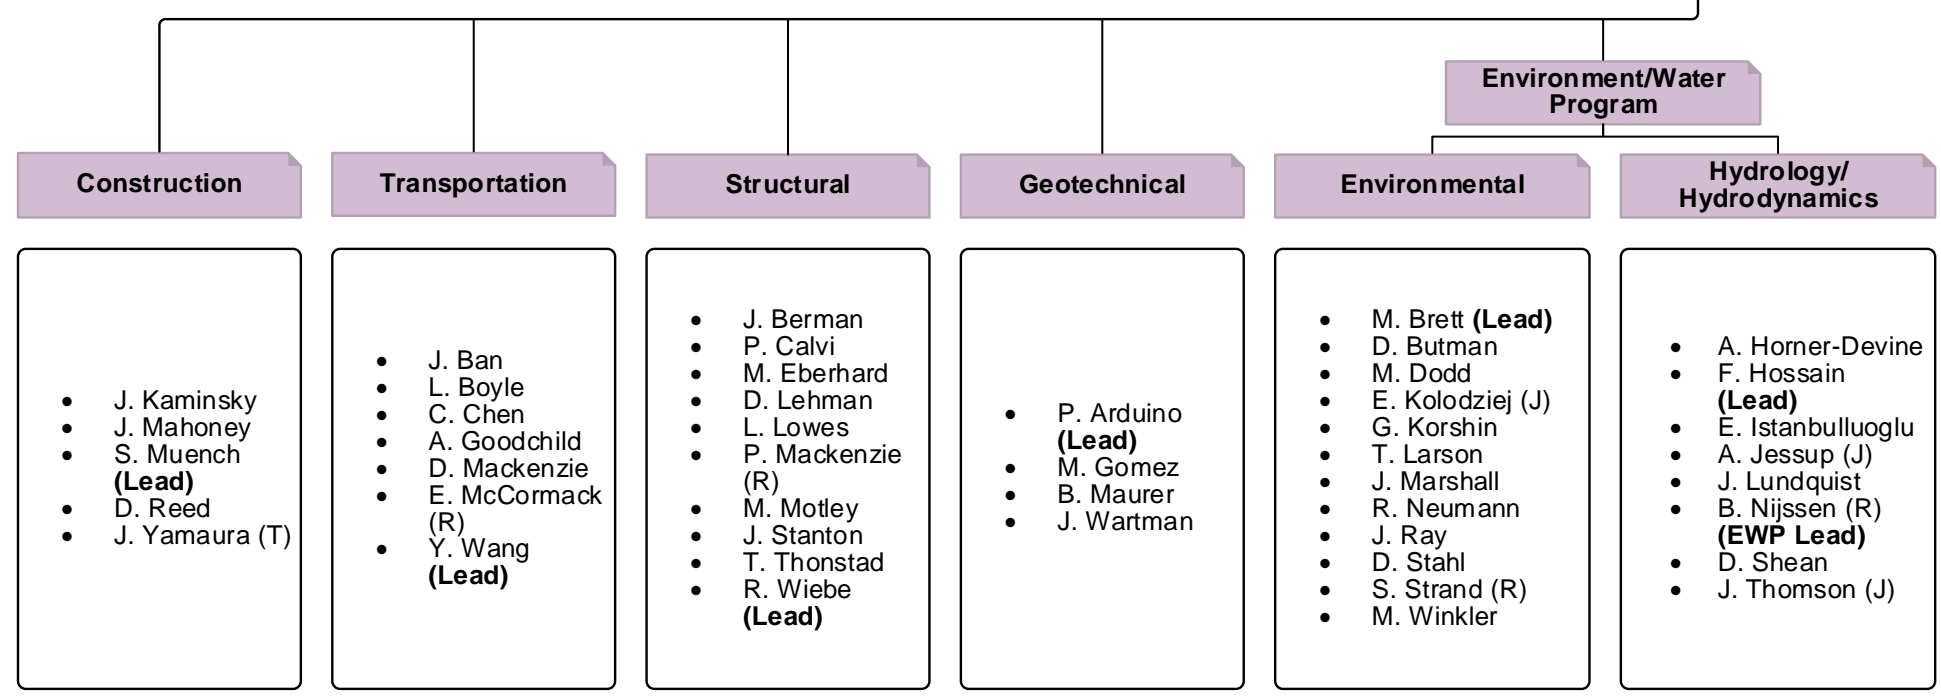

CIVIL & ENVIRONMENTAL ENGINEERING

UNIVERSITY of WASHINGTON

Associate Chairs

Faculty

(J): Joint Faculty (R): Research Faculty (T): Teaching Faculty

Research Staff (Supervisor)

Academic Programs

Labs