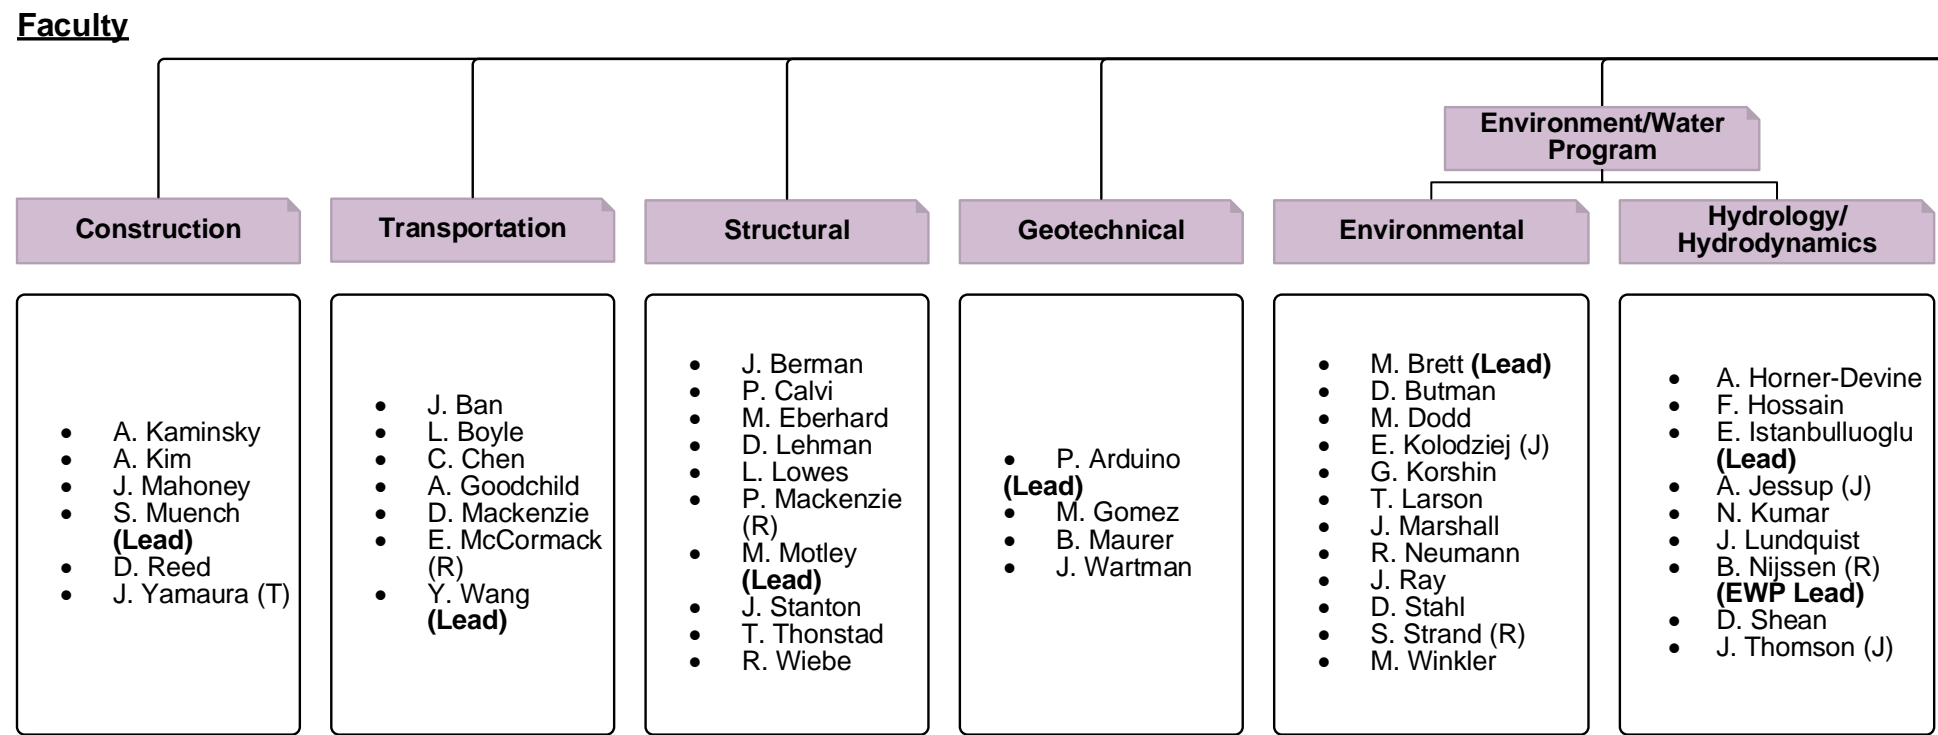

CIVIL & ENVIRONMENTAL ENGINEERING

UNIVERSITY of WASHINGTON

Academic Programs

Research Centers