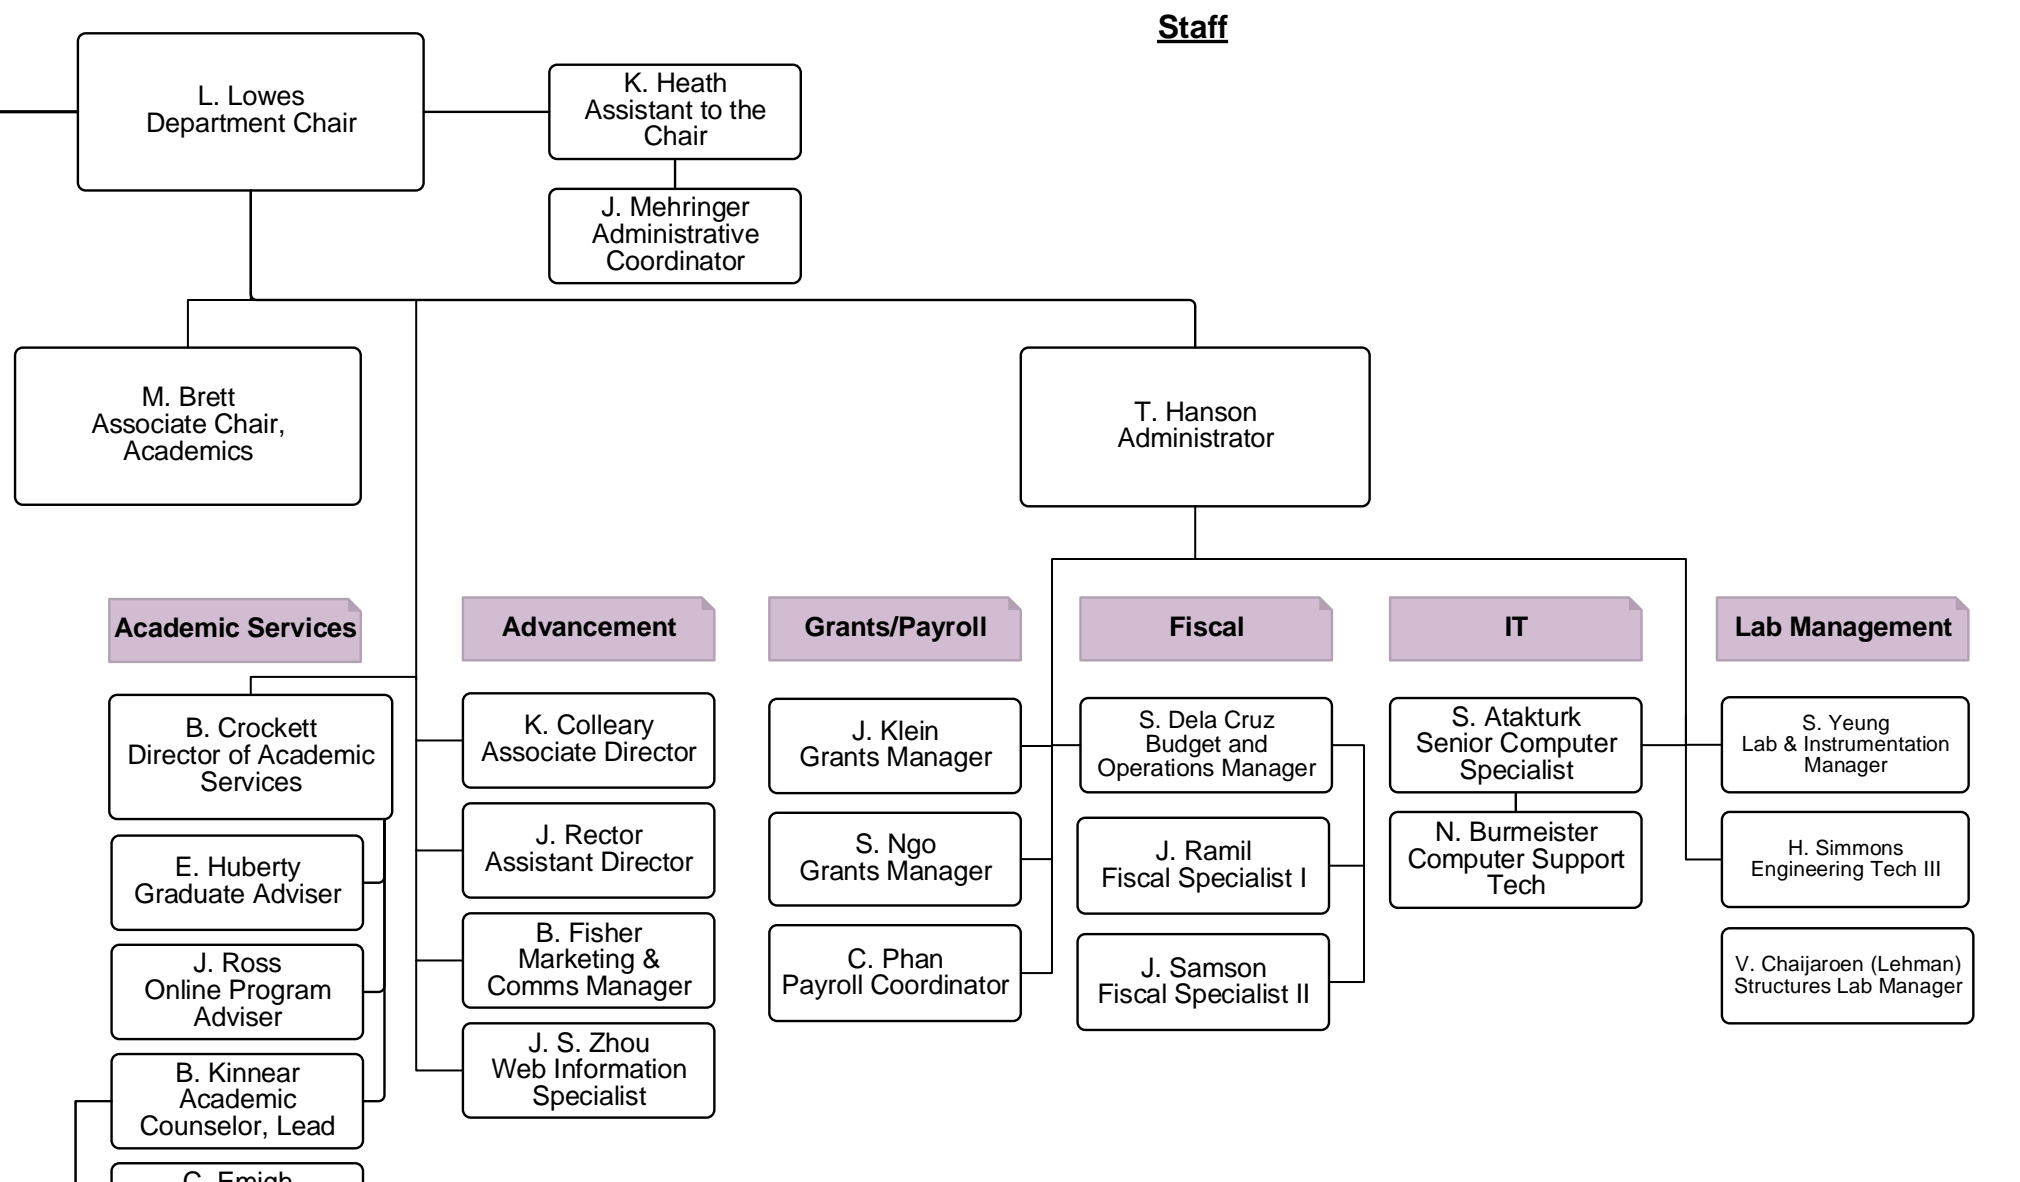

CIVIL & ENVIRONMENTAL ENGINEERING

UNIVERSITY of WASHINGTON

Academic Programs

Research Centers